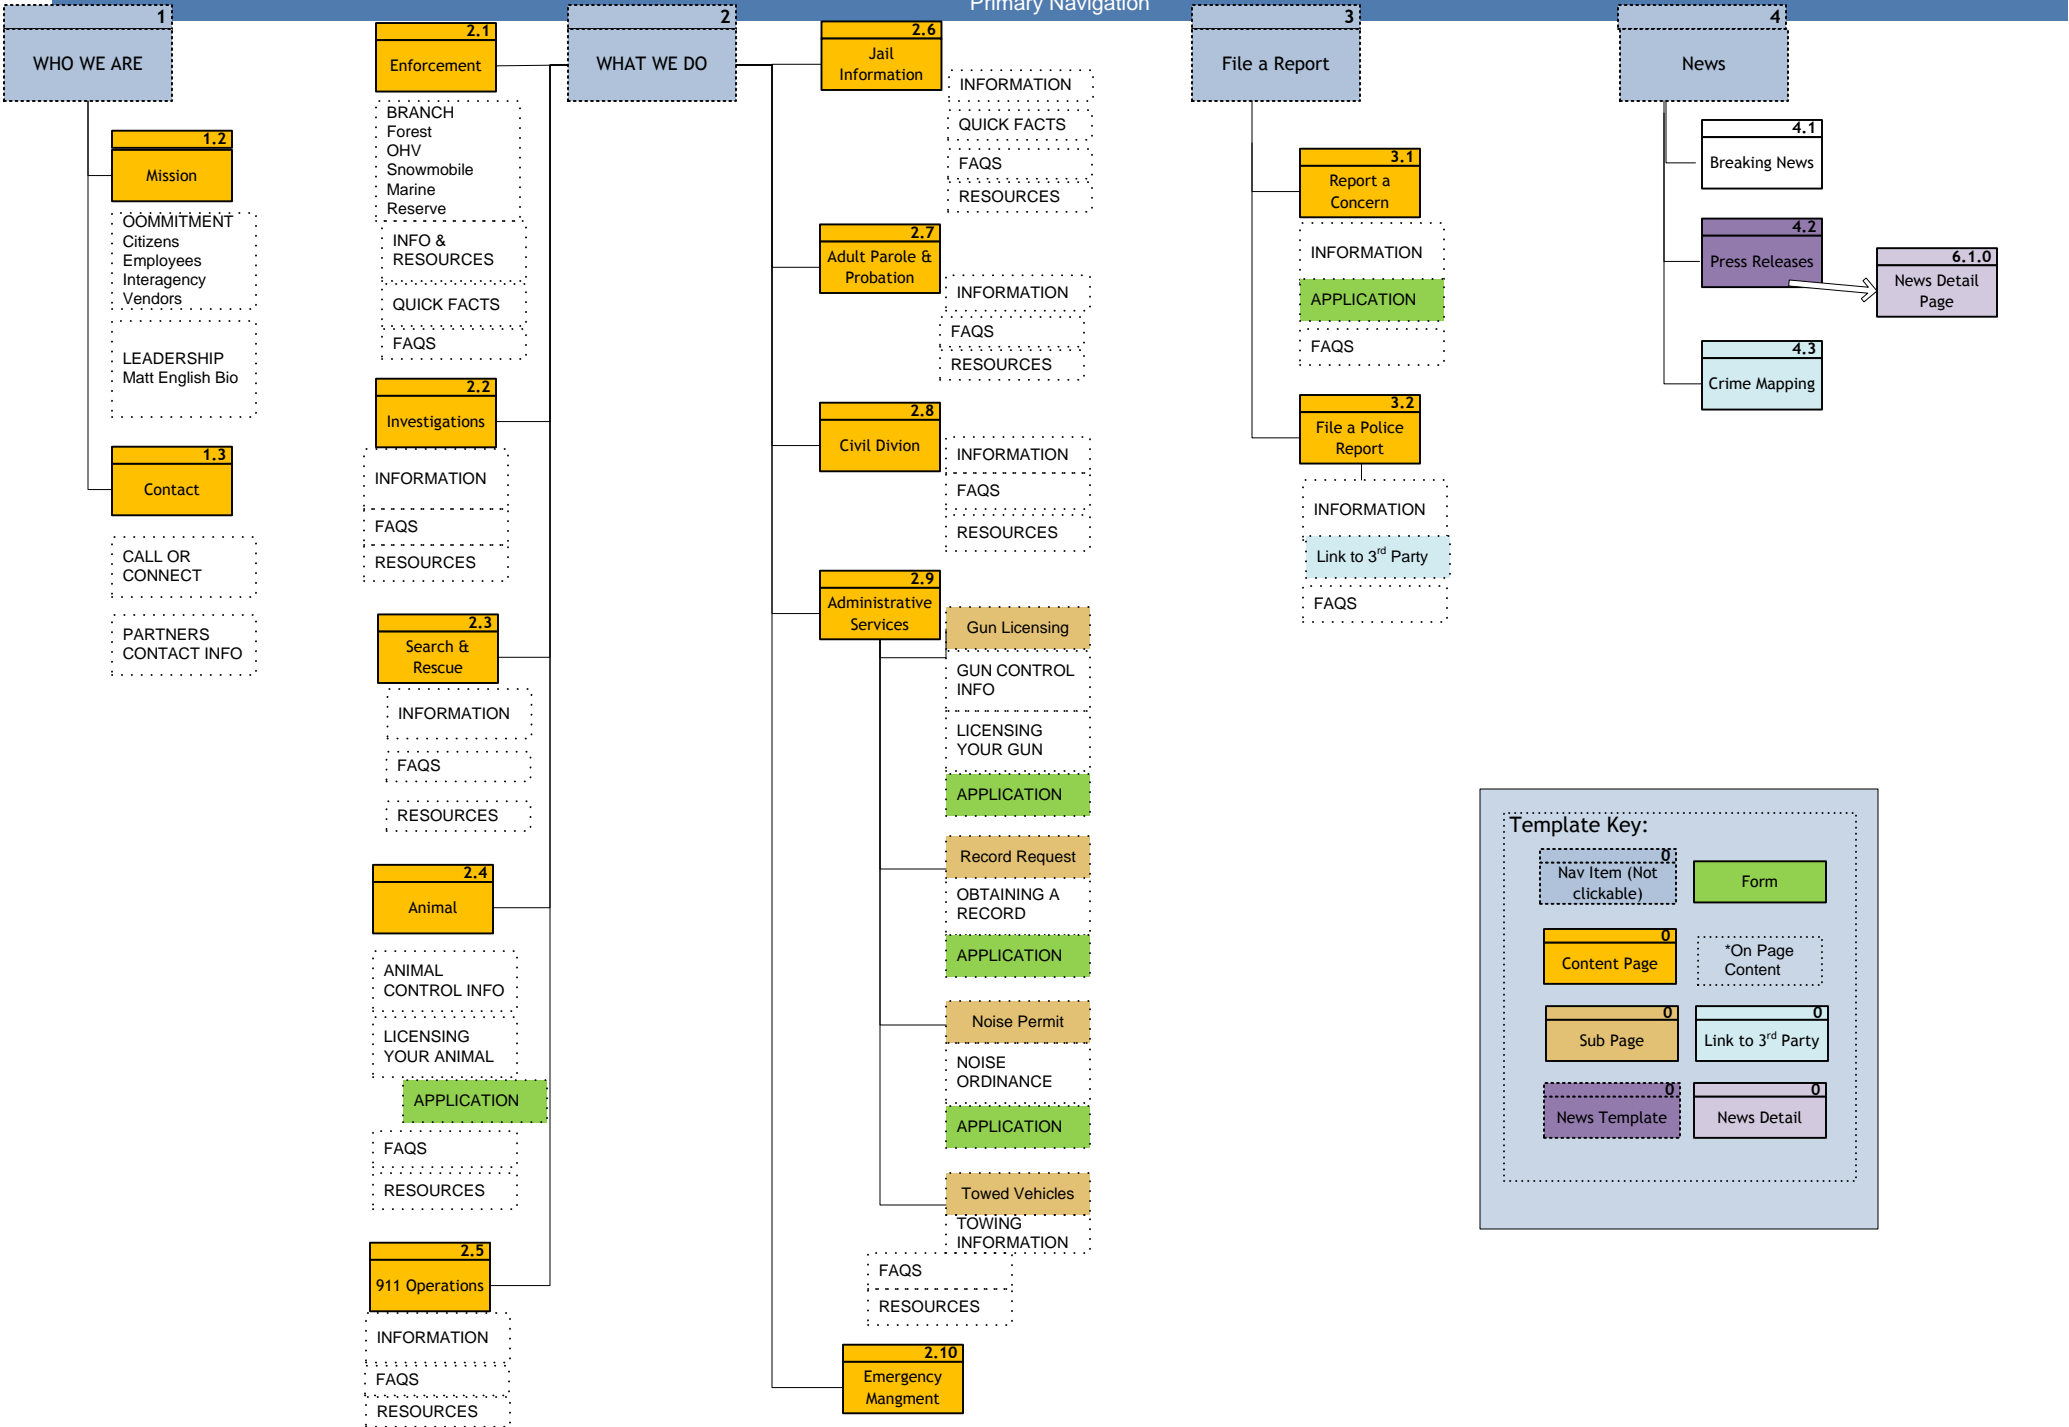

Primary Navigation

Template Key:

Nav Item (Not clickable)	Form
Content Page	*On Page Content
Sub Page	Link to 3 rd Party
News Template	News Detail