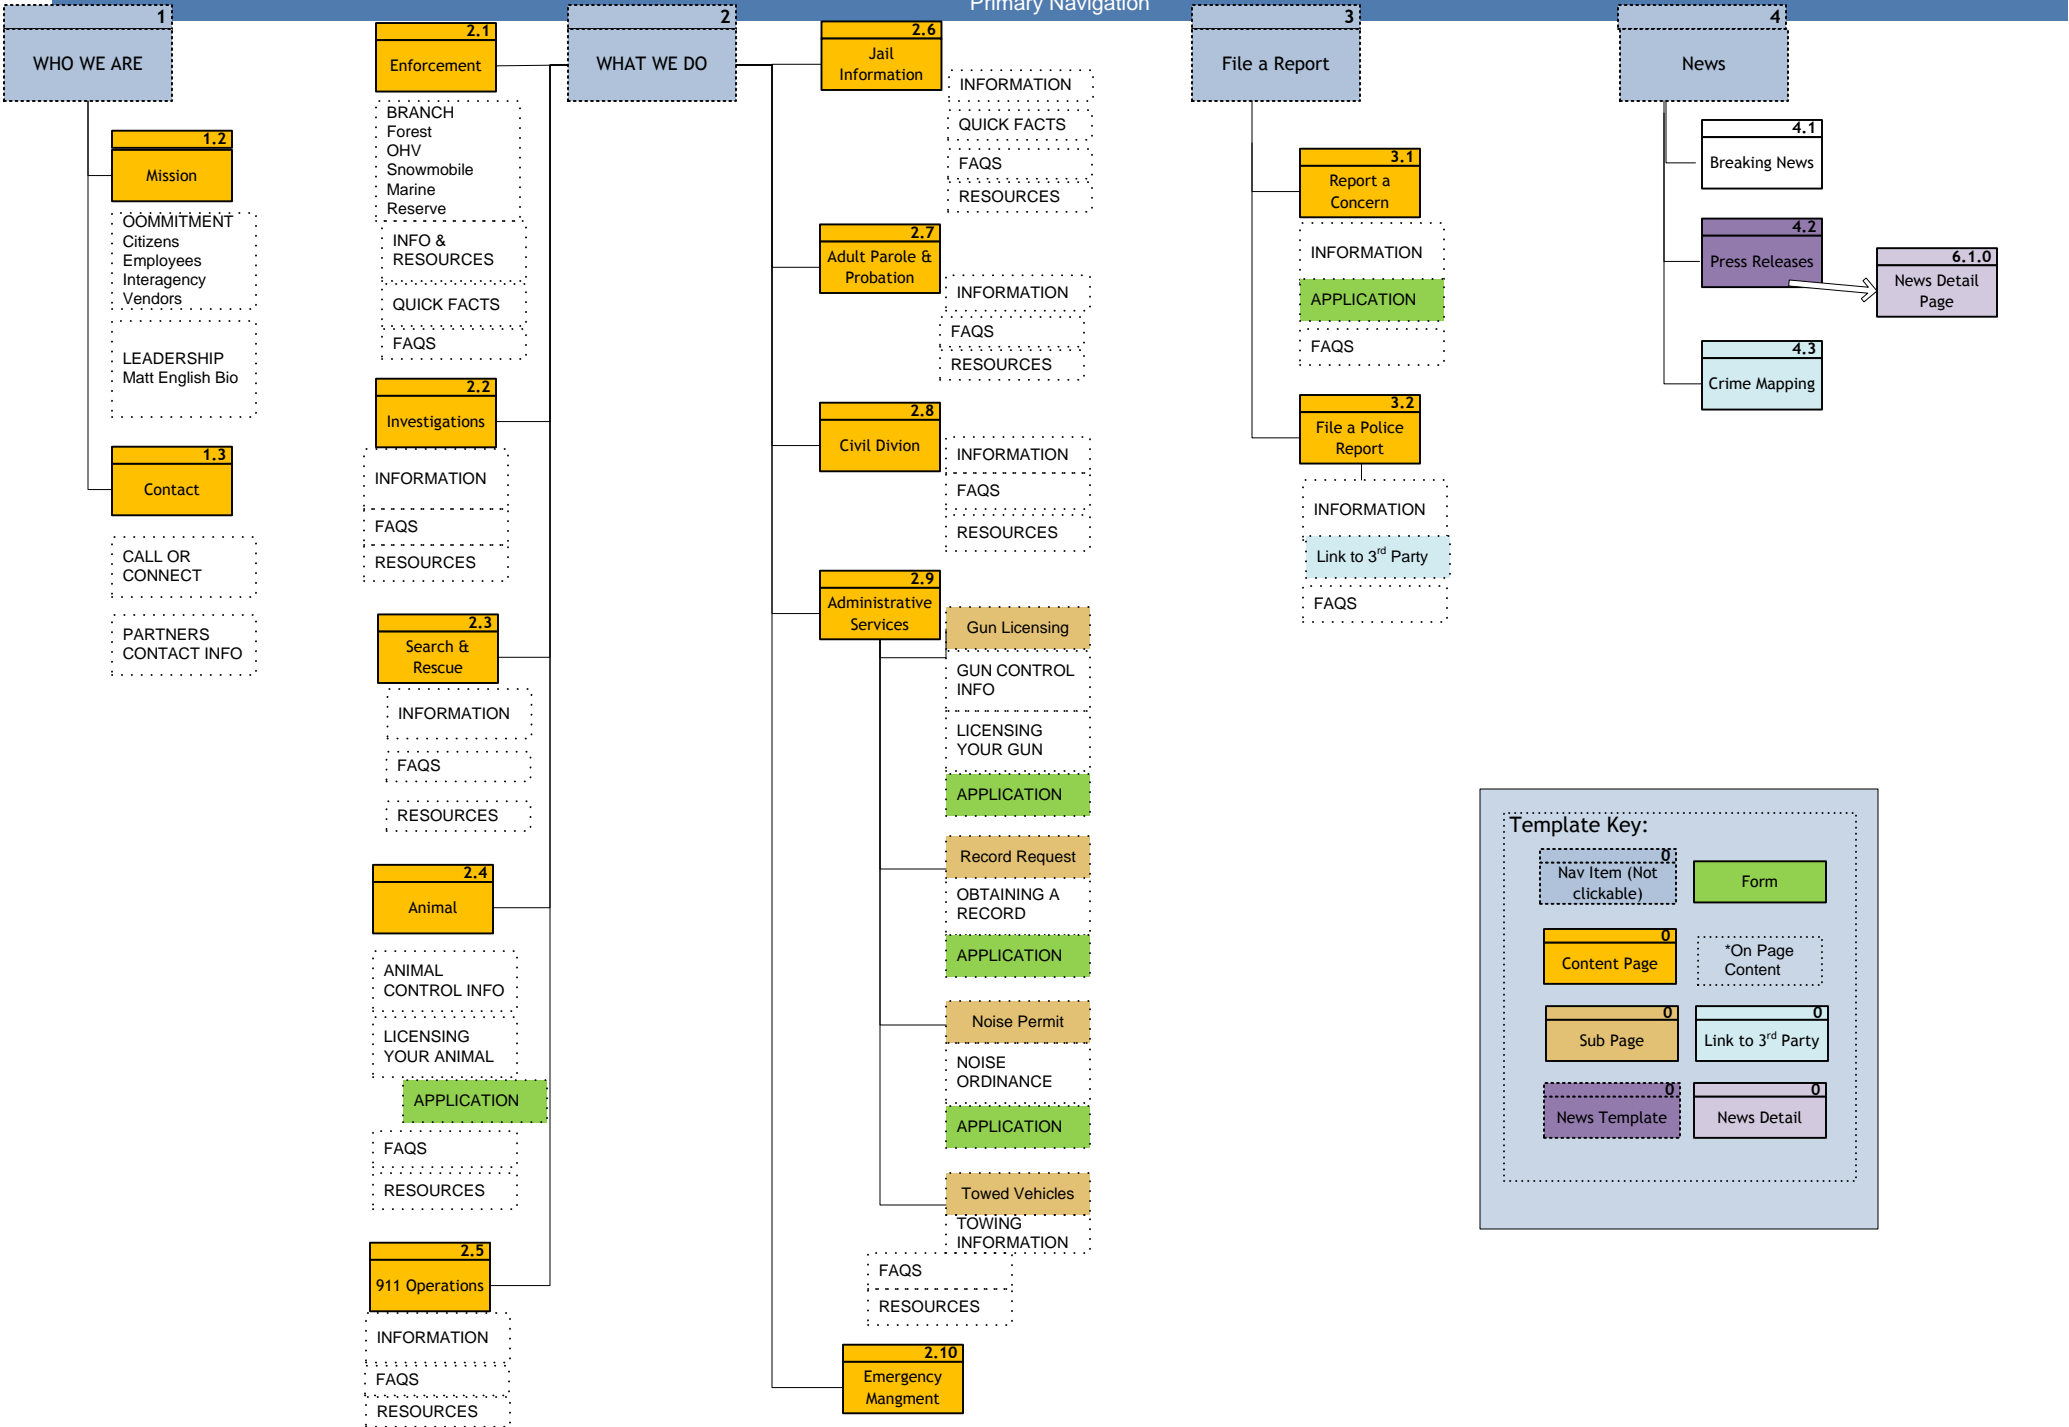

Primary Navigation

**Template Key:**

Nav Item (Not clickable)	Form
Content Page	*On Page Content
Sub Page	Link to 3 <sup>rd</sup> Party
News Template	News Detail